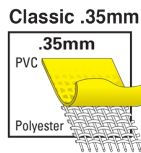

Classic Series Rain Gear .35mm PVC / Polyester Material Waterproof Yellow Rain Jacket Attached Hood

Tested in accordance with ASTM F903 –
Standard Test Method for Resistance of
Materials used in Protective Clothing to
Penetration by Liquids
(Test report located below under Specs sheet
and Downloadable documents section)

Series

Classic

Material 1

PVC

Product #	Chest (in.)	Sleeve (in.)	Back Length (in.)	Waist (in.)	Inseam (in.)	Case Weight (lbs)
200JHL	54	31.50	31	N/A	N/A	39.180
200JHX4	65	35.50	35	N/A	N/A	43.160
200JHX2	60	33.5	33	N/A	N/A	43.640
200JHX5	67	36.50	36	N/A	N/A	45.260
200JHX3	63	34.50	34	N/A	N/A	44.580
200JHXL	57	32.50	32	N/A	N/A	36.760