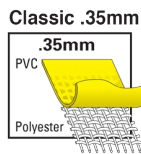

Classic Series Rain Gear
PVC / Polyester Material
3 Piece Waterproof Yellow Rain
Suit
Rain Jacket, Detachable Hood and
Bib Pants

Series

Classic

Material I

PVC

Product #	Chest (in.)	Sleeve (in.)	Back Length (in.)	Waist (in.)	Inseam (in.)	Case Weight (lbs)
2303L	54	31.50	31	48	28.50	29.050
2303XL	57	32.50	32	50	29.50	30.370
2303M	52	30	30	46	27.50	28.630
2303X5	67	36.50	36	58	33.50	36.050
2303X4	65	35.50	35	56	32.50	35.200
2303X3	63	34.50	34	54	31.50	33.430
2303X6	69	37.5	37	60	34.5	44.900
2303X2	60	33.5	33	52	30.5	31.680