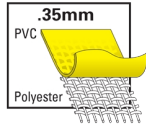

Classic Series Rain Gear
PVC / Polyester Material
Waterproof Yellow Raincoat
Detachable Hood

Classic .35mm

CAPE

VENT

Series

Classic

Material 1

PVC

Product #	Chest (in.)	Sleeve (in.)	Back Length (in.)	Waist (in.)	Inseam (in.)	Case Weight (lbs)
230CL	54	31.5	48	N/A	N/A	22.280
230CX2	60	33.5	48	N/A	N/A	25.150
230CM	52	30	48	N/A	N/A	22.250
230CXL	57	32.5	48	N/A	N/A	25.100
230CX3	63	34.5	48	N/A	N/A	24.990
230CX4	65	35.5	49	N/A	N/A	26.870