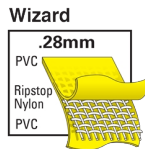

**Wizard Series Rain Gear  
.28mm PVC / Nylon / PVC  
Rainwear  
Waterproof Yellow Rain Jacket  
Detachable Hood**

**Tested in accordance with ASTM F903 –  
Standard Test Method for Resistance of  
Materials used in Protective Clothing to  
Penetration by Liquids  
(Test report located below under Specs sheet  
and Downloadable documents section)**

**Series**

**Wizard**

**Material 1**

**PVC**

<b>Product #</b>	<b>Chest (in.)</b>	<b>Sleeve (in.)</b>	<b>Back Length (in.)</b>	<b>Waist (in.)</b>	<b>Inseam (in.)</b>	<b>Case Weight (lbs)</b>
<b>300JL</b>	<b>54</b>	<b>31.50</b>	<b>31</b>	<b>N/A</b>	<b>N/A</b>	<b>30.740</b>
<b>300JX2</b>	<b>60</b>	<b>33.5</b>	<b>33</b>	<b>N/A</b>	<b>N/A</b>	<b>35.720</b>
<b>300JXL</b>	<b>57</b>	<b>32.50</b>	<b>32</b>	<b>N/A</b>	<b>N/A</b>	<b>34.000</b>
<b>300JX3</b>	<b>63</b>	<b>34.50</b>	<b>34</b>	<b>N/A</b>	<b>N/A</b>	<b>37.820</b>
<b>300JM</b>	<b>52</b>	<b>30</b>	<b>30</b>	<b>N/A</b>	<b>N/A</b>	<b>30.100</b>
<b>300JX5</b>	<b>67</b>	<b>36.50</b>	<b>36</b>	<b>N/A</b>	<b>N/A</b>	<b>41.700</b>
<b>300JX4</b>	<b>65</b>	<b>35.50</b>	<b>35</b>	<b>N/A</b>	<b>N/A</b>	<b>41.080</b>