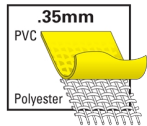

Classic Series Rain Gear
PVC / Polyester Material
Waterproof Yellow Raincoat
Detachable Hood
Limited Flammability

Classic .35mm

CAPE

VENT

Series

Classic

Material I

PVC

Product #	Chest (in.)	Sleeve (in.)	Back Length (in.)	Waist (in.)	Inseam (in.)	Case Weight (lbs)
FR200CL	54	31.5	49	N/A	N/A	24.680
FR200CXL	57	32.5	49	N/A	N/A	28.200
FR200CX5	67	36.5	49	N/A	N/A	31.500
FR200CX3	63	34.5	49	N/A	N/A	29.970
FR200CM	52	30	49	N/A	N/A	23.570
FR200CX4	65	35.5	49	N/A	N/A	33.140
FR200CX2	60	33.5	49	N/A	N/A	30.560