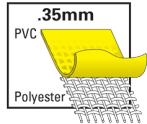

**Classic Plus Series Rain Gear
.35mm PVC / Polyester Material
Waterproof Ankle Length Black
Raincoat
Detachable Hood and Corduroy
Collar
Limited Flammability**

Classic Plus

CAPE

VENT

Series

Classic Plus

Material 1

PVC

Product #	Chest (in.)	Sleeve (in.)	Back Length (in.)	Waist (in.)	Inseam (in.)	Case Weight (lbs)
FR267CL	54	31.5	60	N/A	N/A	32.920
FR267CX5	67	36.5	60	N/A	N/A	41.000
FR267CX3	63	34.5	60	N/A	N/A	38.300
FR267CM	52	30	60	N/A	N/A	31.500
FR267CX2	60	33.5	60	N/A	N/A	36.950
FR267CX4	65	35.5	60	N/A	N/A	40.250
FR267CXL	57	32.5	60	N/A	N/A	36.180