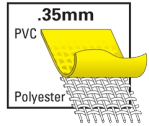

# FR267CR

**Classic Plus Series Reflective  
Rain Gear  
.35mm PVC / Polyester Material  
Waterproof Ankle Length Black  
Raincoat  
Detachable Hood and Corduroy  
Collar  
Limited Flammability**

Classic Plus